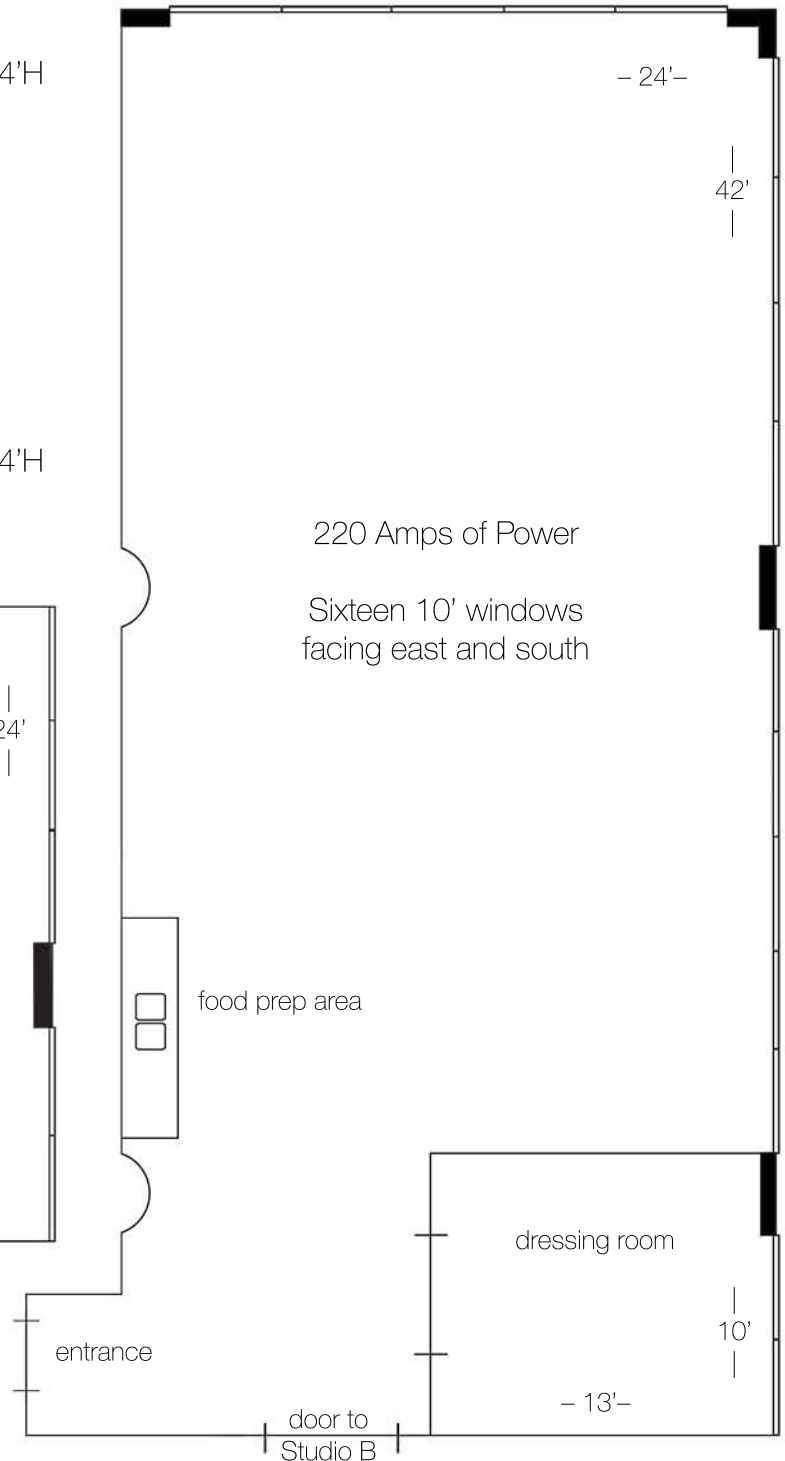

# LUXsf

San Francisco's favorite full-service daylight photo studios

Studio A - 24'W x 52'L x 14'H

Studio B - 28'W x 24'L x 14'H

- 23'-

24'

140 Amps of Power

Five 10' windows facing south

- 24'-

42'

220 Amps of Power

Sixteen 10' windows facing east and south

food prep area

dressing room

10'

- 13'-