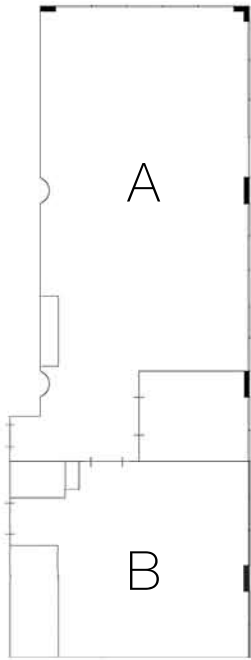

# LUXsf

San Francisco's favorite full-service daylight photo studios

Studio A - 24'W x 52'L x 14'H

Studio B - 28'W x 24'L x 14'H

- 23'-

24'

140 Amps of Power

Five 10' windows facing south

- 24'-

42'

220 Amps of Power

Sixteen 10' windows facing east and south

food prep area

dressing room

10'

- 13'-