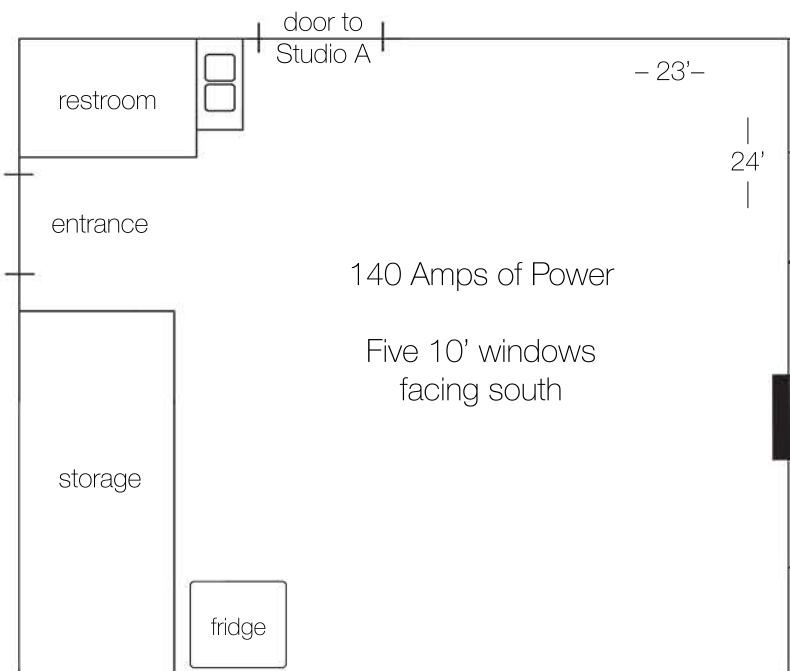

# LUXsf

San Francisco's favorite full-service daylight photo studios

Studio A - 24'W x 52'L x 14'H

Studio B - 28'W x 24'L x 14'H

- 23'-

24'

140 Amps of Power

Five 10' windows facing south

- 24'-

42'

220 Amps of Power

Sixteen 10' windows facing east and south

food prep area

dressing room

10'

- 13'-